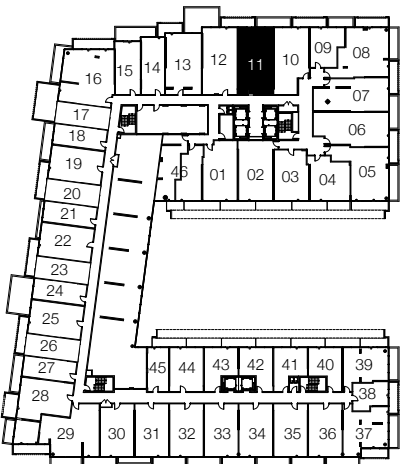

Unit applies to floors 10-11

Unit applies to floors 6-9

Note: All prices, figures, sizes, specifications and information are subject to change without notice. E.&O.E. All areas and stated dimensions are approximate. Actual usable floor space, living area and square footage may vary from stated floor area. Balcony sizes and locations vary per floor (numbers indicate floor level). All illustrations are artist's concept only. The unit shown may be the reverse of the unit purchased. © 2015 2131 Yonge Development GP Limited . All rights reserved