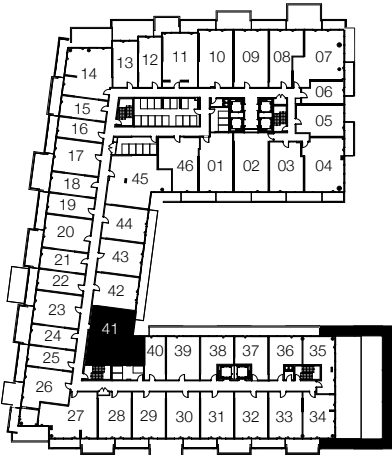

Unit applies to floor 16

Unit applies to floors 12,15

Unit applies to floors 10,11

Note: All prices, figures, sizes, specifications and information are subject to change without notice. E.&O.E. All areas and stated dimensions are approximate. Actual usable floor space, living area and square footage may vary from stated floor area. Balcony sizes and locations vary per floor (numbers indicate floor level). All illustrations are artist's concept only. The unit shown may be the reverse of the unit purchased. © 2015 2131 Yonge Development GP Limited . All rights reserved