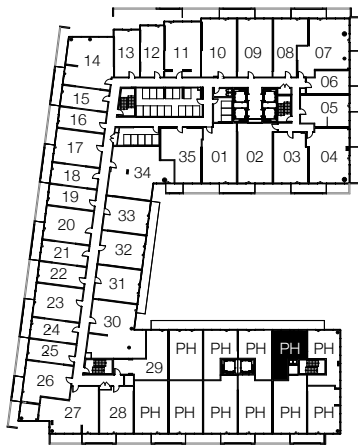

LEVEL 16

LEVEL 17

Unit applies to floor 18

Unit applies to floor 17

Unit applies to floor 16

LEVEL 18

Note: All prices, figures, sizes, specifications and information are subject to change without notice. E.&O.E. All areas and stated dimensions are approximate. Actual usable floor space, living area and square footage may vary from stated floor area. Balcony sizes and locations vary per floor (numbers indicate floor level). All illustrations are artist's concept only. The unit shown may be the reverse of the unit purchased. © 2015 2131 Yonge Development GP Limited . All rights reserved