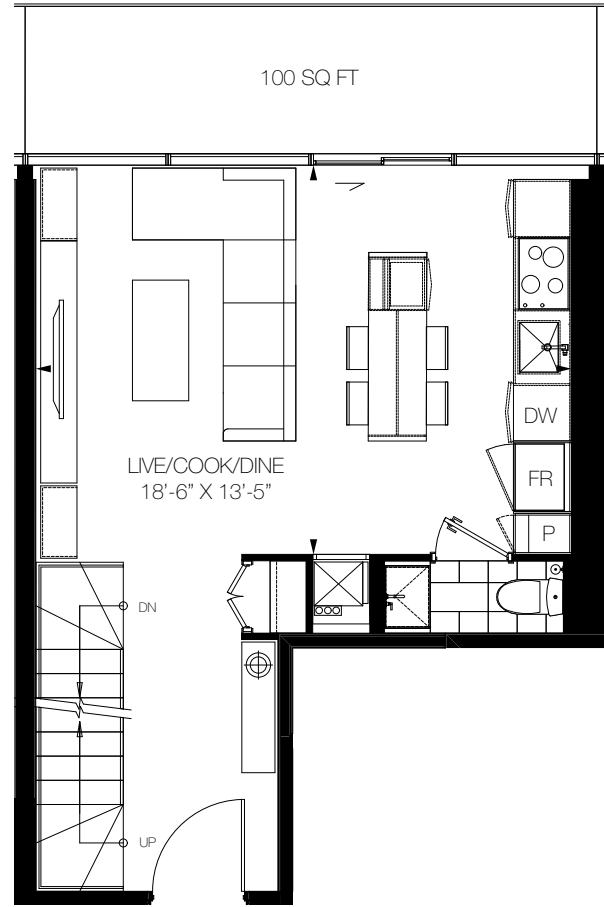

LEVEL 16

LEVEL 17

Unit applies to floor 18

Unit applies to floor 17

Unit applies to floor 16

LEVEL 18

Note: All prices, figures, sizes, specifications and information are subject to change without notice. E.&O.E. All areas and stated dimensions are approximate. Actual usable floor space, living area and square footage may vary from stated floor area. Balcony sizes and locations vary per floor (numbers indicate floor level). All illustrations are artist's concept only. The unit shown may be the reverse of the unit purchased. © 2015 2131 Yonge Development GP Limited . All rights reserved